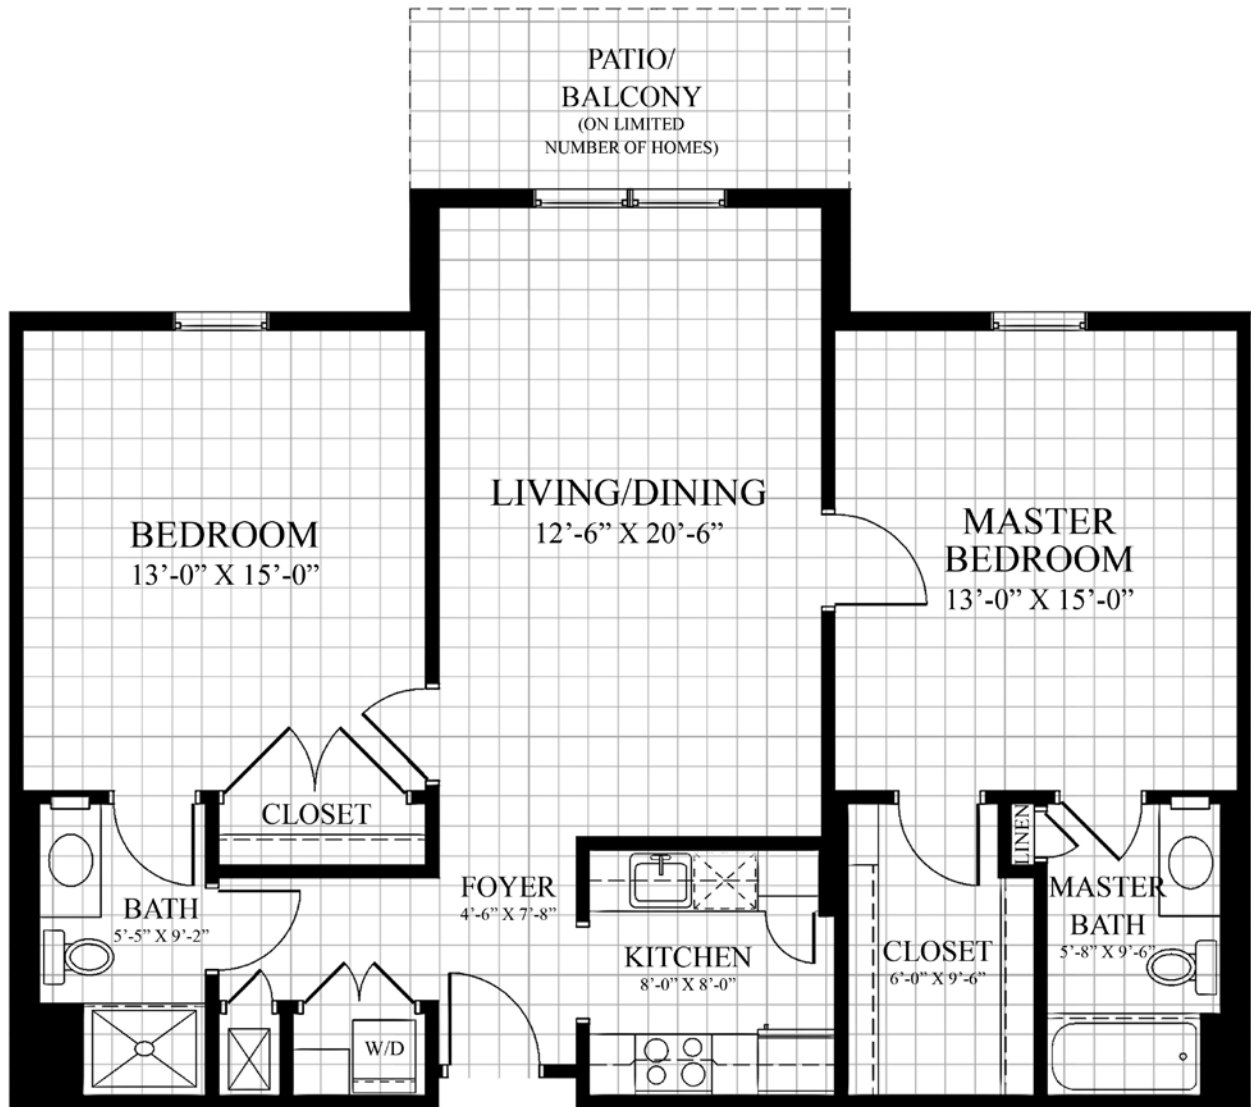

Rhododendron

2 - BEDROOM APARTMENT
1087 SQ. FT.

CONTACT US! Call (919) 460-8095 or visit glenaire.org

Rhododendron

2 - BEDROOM APARTMENT
1087 SQ. FT.

CONTACT US! Call (919) 460-8095 or visit glenaire.org